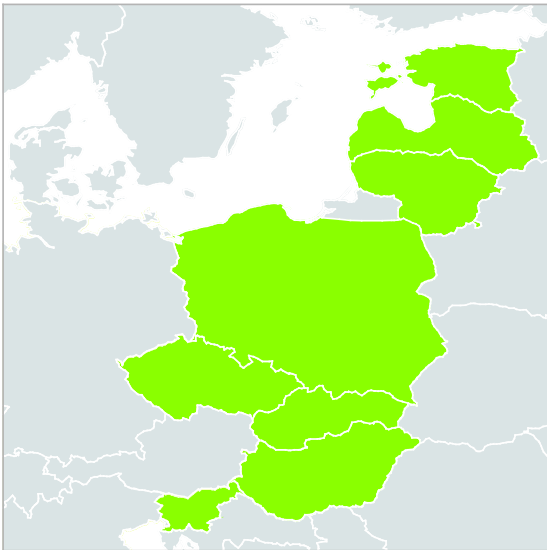

Eastern Europe (CZ, EST, H, LT, LV, PL, SK, SLO) 2018 E (EX) for TravelPilot + Major Roads of Europe

1) Road network coverage

CD-ROM 1

■ ~100 % detailed street network

CD-ROM 2

■ Major Roads of Europe

1) Sales arguments

- CD-ROM 1 provides updated navigation data for the East Europe road network with a superior coverage of **~100 % of all roads in Czech Republic, Estonia, Hungary, Latvia, Lithuania, Poland, Slovakia and Slovenia**.
- CD-ROM 2 contains navigation data for the **Major Roads of Europe** for a total of 26 countries.
- Find the most direct route to your exact destination, right down to the house number, thanks to detailed **door-to-door navigation** in **Estonia, Hungary, Latvia, Lithuania, Slovenia** (each ~100 %), **Poland** (~70 %), **Slovakia** (~53 %) and **Czech Republic** (~44 %).
- Selecting your navigation destination in **Czech Republic, Estonia, Hungary, Latvia, Lithuania, Poland, Slovakia and Slovenia** via **postal codes** is possible.
- **Avoid traffic congestion** using dynamic route guidance with RDS/TMC traffic news¹ in the following countries: Austria, Belgium, **Czech Republic**, Denmark, **Estonia**, France,

¹ The availability of dynamic route guidance depends also on the navigation system capabilities.

Eastern Europe (CZ, EST, H, LT, LV, PL, SK, SLO) 2018 E (EX) for TravelPilot + Major Roads of Europe

Germany, **Hungary**, Italy, **Latvia**, **Lithuania**, Netherlands, Norway, **Poland**, **Slovakia**, **Slovenia**, Spain, Sweden and Switzerland.

⁴ Except Madeira and Azores

⁵ Content is equally included for: Andorra, Gibraltar, Monaco, San Marino and Vatican City

Eastern Europe (CZ, EST, H, LT, LV, PL, SK, SLO) 2018 E (EX) for TravelPilot
+ Major Roads of Europe