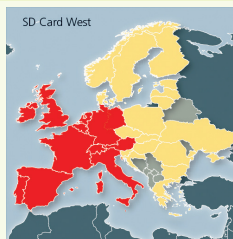

EUROPE SD CARD

for PC 5200(pro)

2 SD Cards

final update

Product Highlights

- Unlimited navigation through 42 countries of Europe 2 SD Cards.
- Enjoy ~100 % detailed street network for 33 European countries (now also 100 % for Romania)
- Starting at your home and arriving at your exact destination. Door-to-door guidance in 29 countries available. In 21 countries even more than 90 % of the population can be reached by house number selection.
- Enjoy local knowledge everywhere you go. Count on more than 2,9 million Points of Interests (POI) such restaurants, car parks and petrol stations.
- Never get stuck and stay one step ahead of traffic jams and road works in Europe. Updated official TMC code lists helps you to navigate to your destination (CH, CZ, I, NL, N).*
- Locate your destination faster. You'll be able to find your destination simply by inserting a postal code or even quicker by entering the street name directly.**

+ AND Andorra, FL Liechtenstein, GBZ Gibraltar, MC Monaco, RSM San Marino, V Vatican city.
 + Connector network (connecting roads between capitals): AL Albania, BIH Bosnia & Herzegovina, BY Belarus, MD Moldova, MK Macedonia, MNE Montenegro, SRB Serbia.

Additional information

Points of Interests
 ~2 980 000 POIs

Coverage

Detailed street network
 ■ ~100 %
 ■ 50 % - 99 %
 ■ <50 %

■ Major Roads of Europe
 ■ Connector network

SD Card West

SD Card East

Compatibility