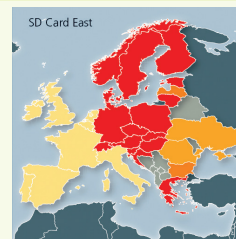

mapsby.tomtom.com

Country details

	Detailed street network	House numbers	Postal code	TMC*
A Austria	~100 %	~100 %	✓	Pay-TMC
B Belgium	~100 %	~100 %	✓	✓
BG Bulgaria	~59 %	~56 %	-	-
CH Switzerland	~100 %	~100 %	✓	✓
CZ Czech Republic	~100 %	~44 %	✓	Pay-TMC
D Germany	~100 %	~100 %	✓	✓
DK Denmark	~100 %	~100 %	✓	✓
E Spain	~100 %	~100 %	✓	✓
EST Estonia	~100 %	~100 %	✓	-
F France	~100 %	~97 %	✓	✓
FIN Finland	~100 %	~100 %	✓	✓
GB Great Britain & Northern Ireland	~100 %	~100 % + Belfast	✓	Pay-TMC
GR Greece	~100 %	~85 %	✓	-
H Hungary	~100 %	~100 %	✓	-
HR Croatia	~100 %	~28 %	✓	-
I Italy	~100 %	~90 %	✓	✓
IRL Ireland	~100 %	~100 %	only Dublin	-
L Luxembourg	~100 %	~100 %	✓	✓
LT Lithuania	~100 %	~100 %	✓	-
LV Latvia	~100 %	~100 %	✓	-
N Norway	~100 %	~100 %	✓	✓
NL The Netherlands	~100 %	~100 %	✓	✓
P Portugal	~100 %	~87 %	✓	✓
PL Poland	~100 %	~67 %	✓	-
RO Romania	~100 % (+84 %)	~43 % (+34 %)	-	-
S Sweden	~100 %	~100 %	✓	✓
SK Slovakia	~100 %	~53 %	✓	-
SLO Slovenia	~100 %	~100 %	✓	-
UA Ukraine	~45 % (+3 %)	~42 % (+3 %)	-	-

+ AND Andorra, FL Liechtenstein, GBZ Gibraltar, MC Monaco, RSM San Marino, V Vatican city.
 + Connector network (connecting roads between capitals): AL Albania, BIH Bosnia & Herzegovina, BY Belarus, MD Moldova, MK Macedonia, MNE Montenegro, SRB Serbia.

Additional information

Points of Interests
 ~2 980 000 POIs

Coverage

Detailed street network
 ■ ~100 %
 ■ 50 % - 99 %
 ■ <50 %

■ Major Roads of Europe
 ■ Connector network

SD Card West

SD Card East

Compatibility

VDO Dayton: PC 5200(pro)

*Availability depends on the navigation system
 **Availability depends on the country